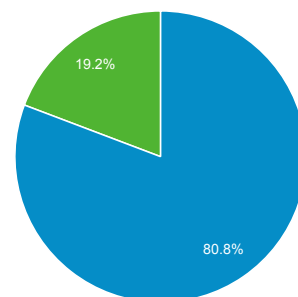

Apr 9, 2014 - Jul 9, 2014

Audience Overview

All Sessions
100.00%

+ Add Segment

Overview

Sessions
1,061,258

Users
858,109

Pageviews
1,768,008

Pages / Session
1.67

Avg. Session Duration
00:01:36

Bounce Rate
70.25%

% New Sessions
80.70%

■ New Visitor ■ Returning Visitor

Language	Sessions	% Sessions
1. en-us	726,471	68.45%
2. en-gb	219,248	20.66%
3. en	90,287	8.51%
4. en-in	13,682	1.29%
5. zh-cn	1,511	0.14%
6. (not set)	1,115	0.11%
7. vi	1,021	0.10%
8. c	1,017	0.10%
9. en-au	533	0.05%
10. fr	436	0.04%